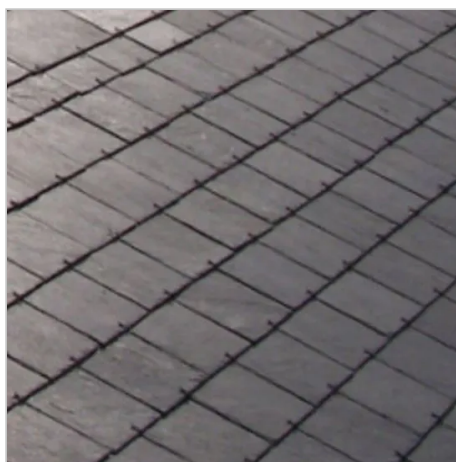

LOG IN

< [Slate & Natural Roofing](#)

SSQ International

SSQ International 24" x 12" Del Carmen Grey Roofing Slate Grey

Item #:314303 Manufacturer #: G24X12

COLOR OPTIONS

Viewing: **Grey**

Color
Grey